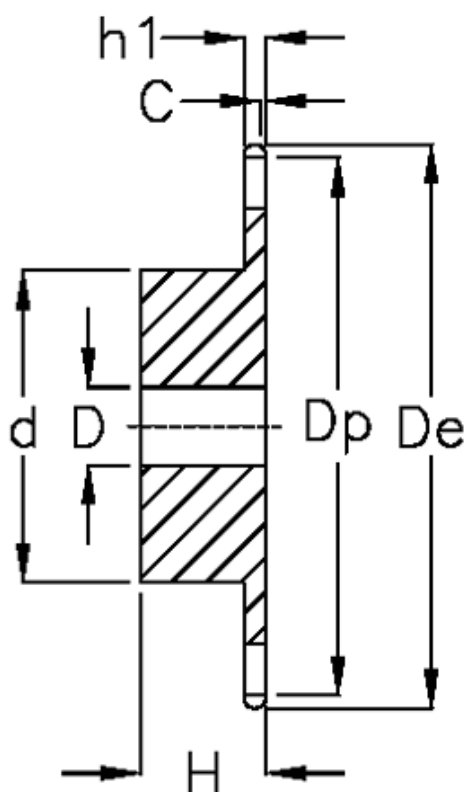

Article number: 616011007011

Description: Sprocket 12 B-1 Z=11 simplex
predrilled

Measures

C = 2
d = 46
D = 14±0,5

De = 75
Dp = 67.61

For chain size = 3/4" x 7/16"

For chain type = 12 B-1

H = 35

h1 = 11.1

Number of teeth = 11